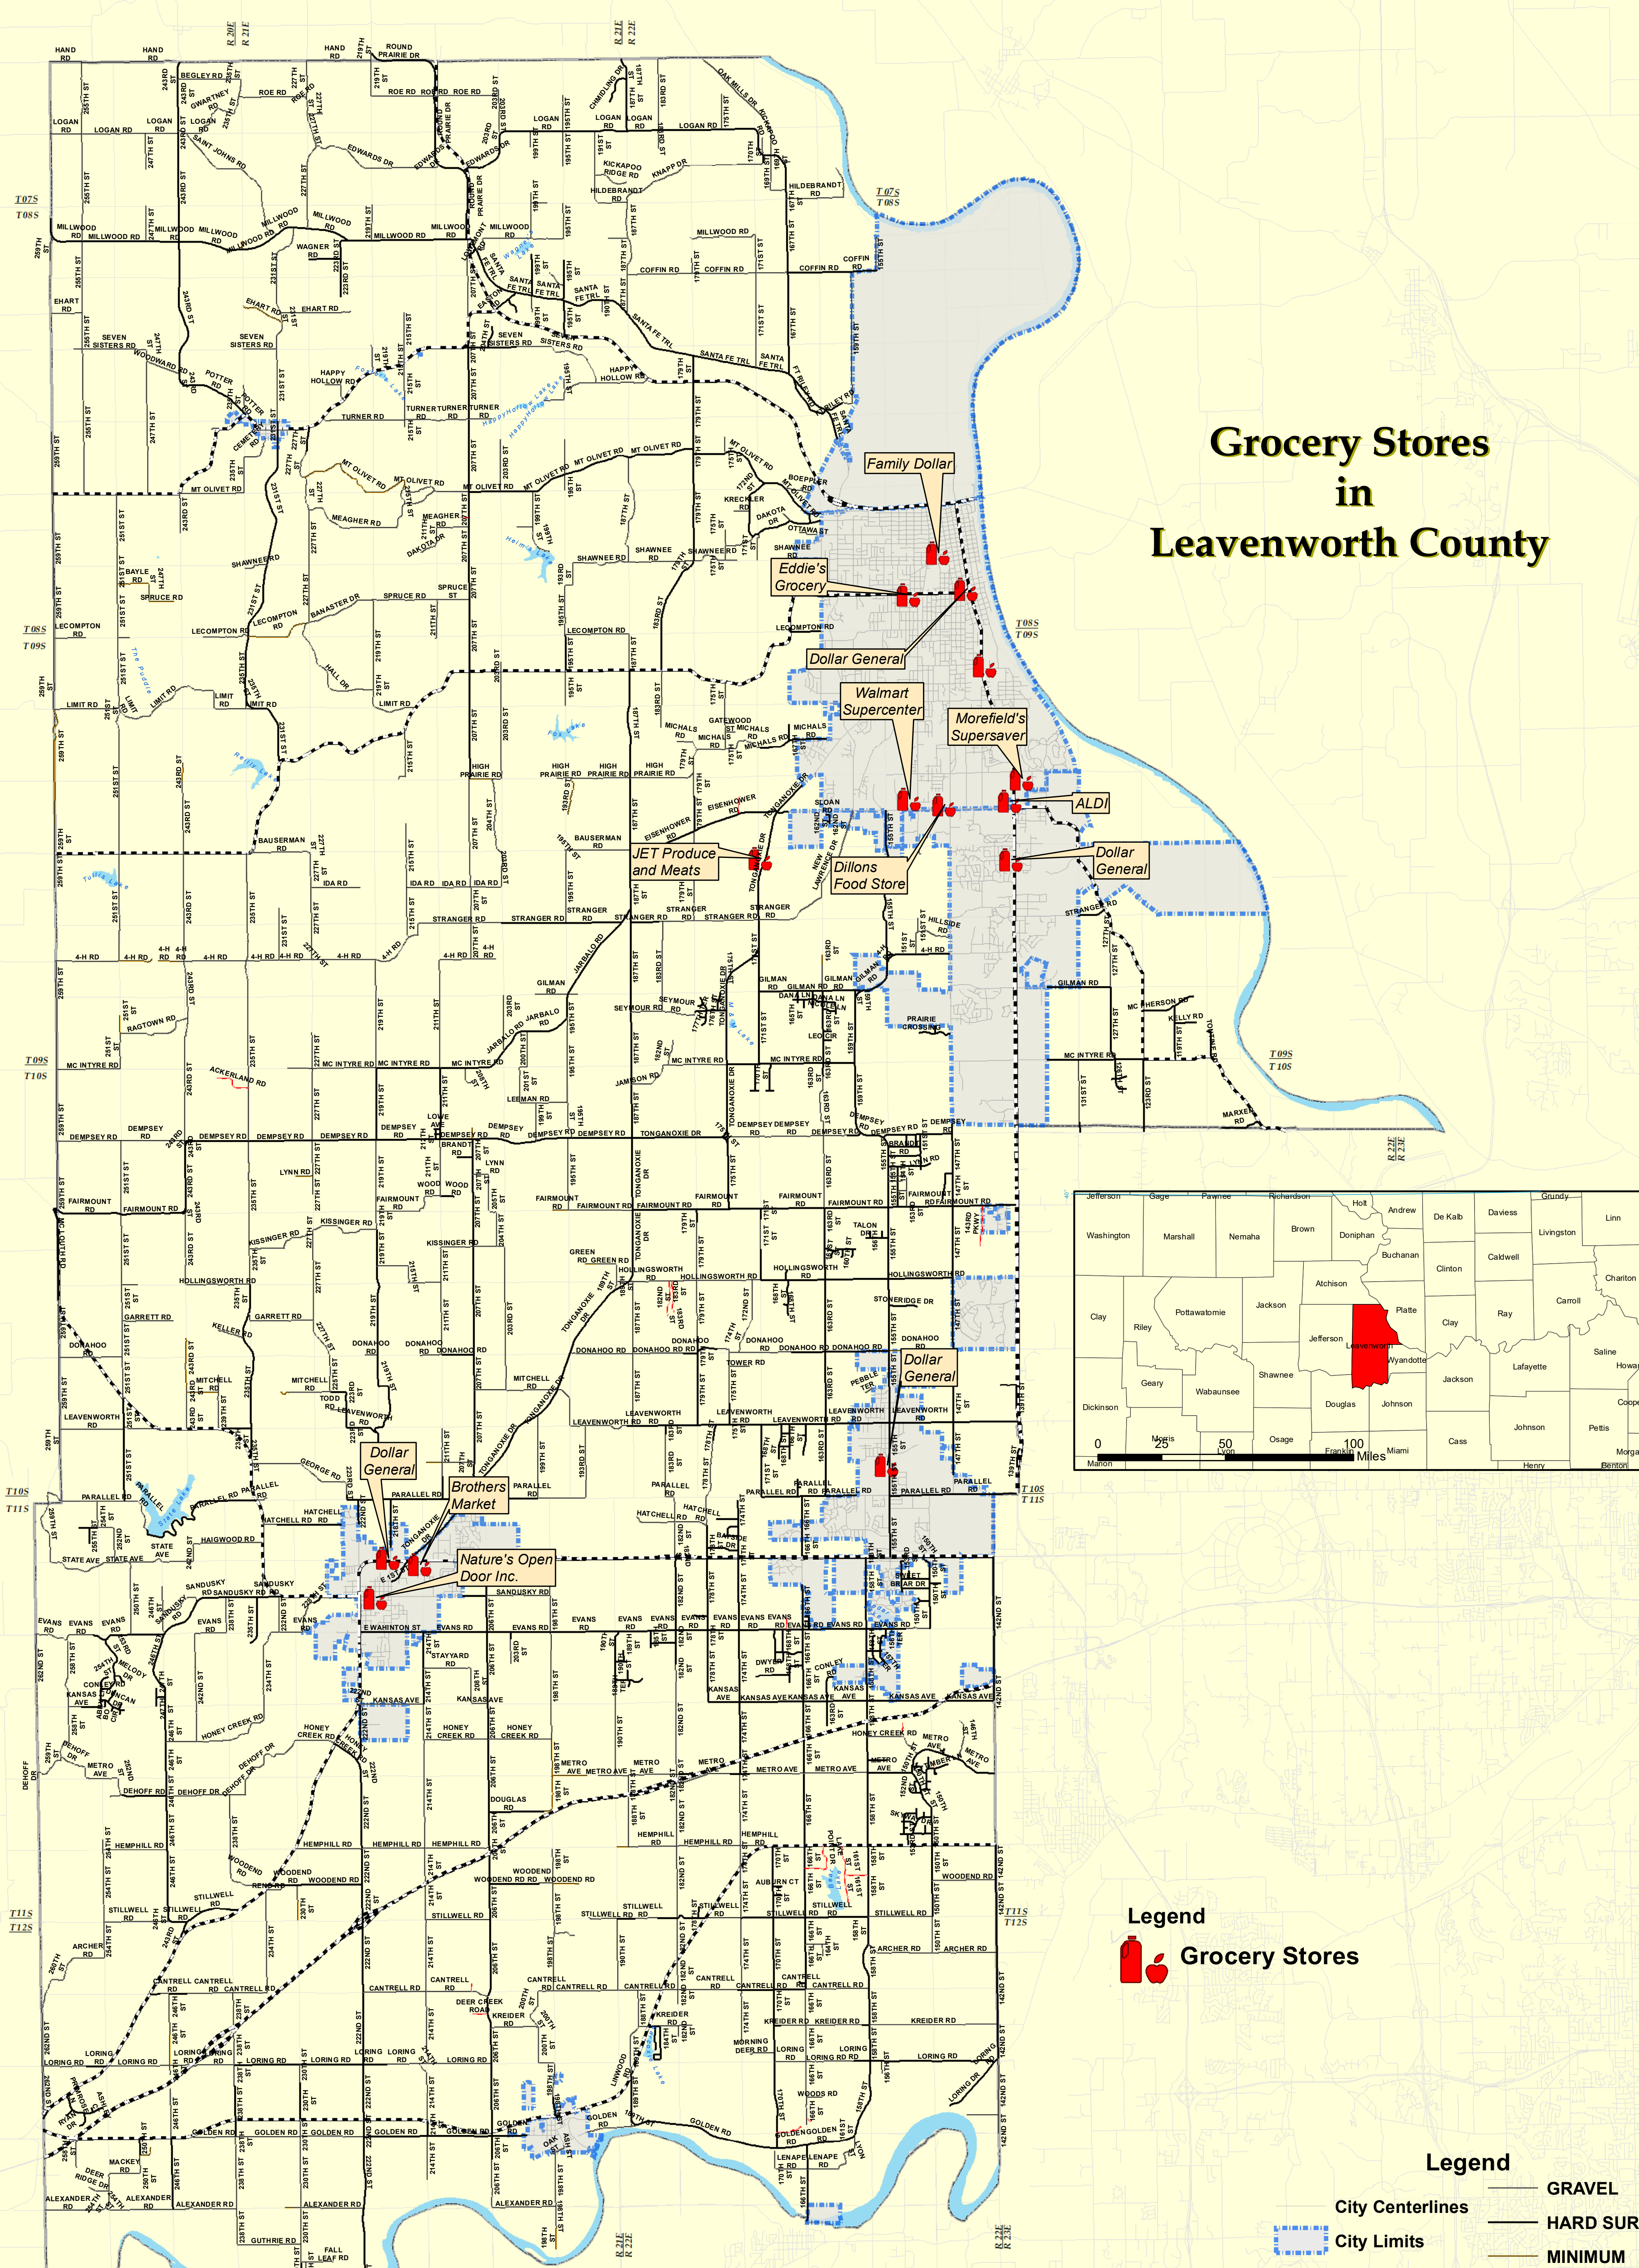

LEAVENWORTH COUNTY KANSAS 2025

Grocery Stores in Leavenworth County

Legend

Grocery Stores

Legend

- City Centerlines
- City Limits
- Sections
- County Boundary
- GRAVEL
- HARD SURFACE
- MINIMUM
- PRIVATE
- State Maintained

Projection: NAD 1983 State Plane Kansas 1501 (US Feet)
 Disclaimer: Map is projected in real-world coordinates.
 However, it is not intended for legal purposes.
 Measurement accuracy is not guaranteed.