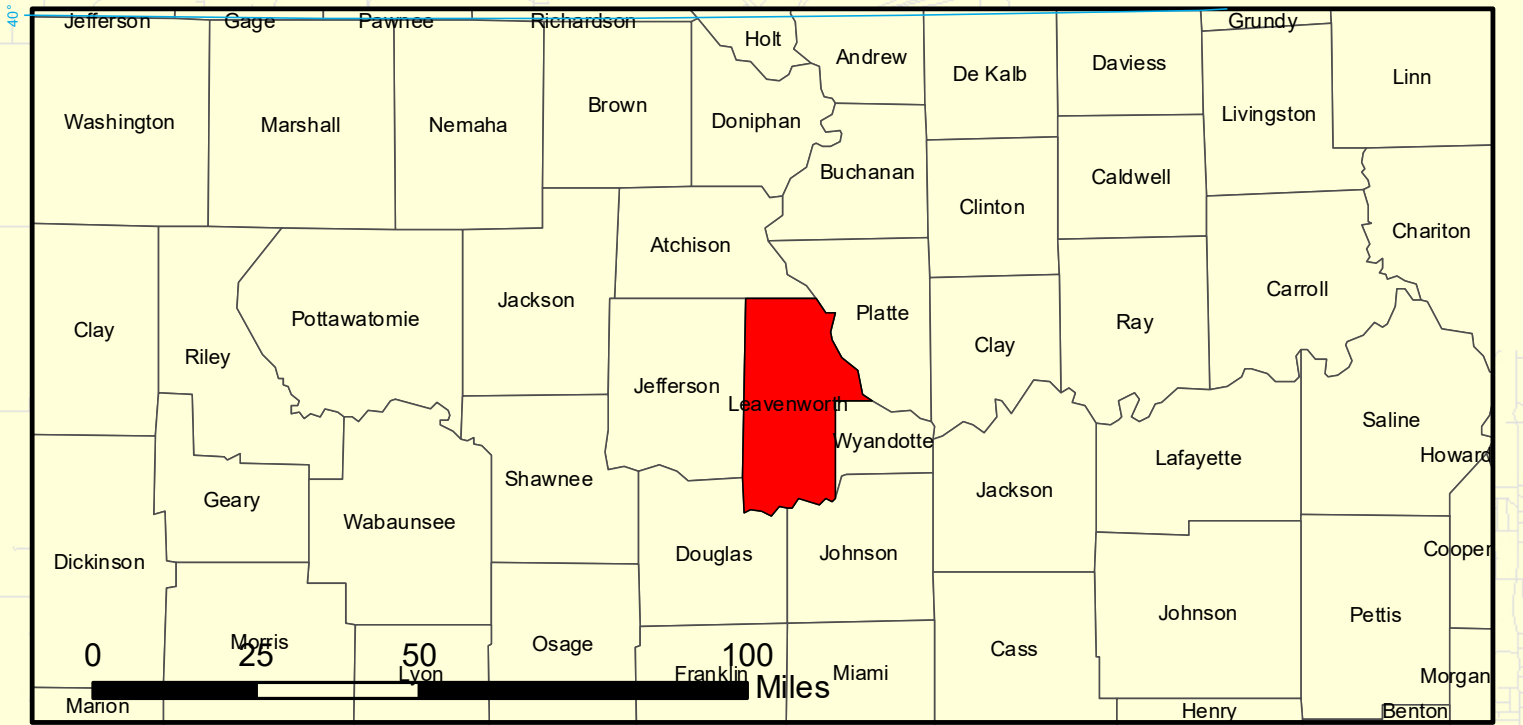

LEAVENWORTH COUNTY KANSAS 2025

Grocery Stores in Leavenworth County

Legend

Grocery Stores

Legend

- City Centerlines
- City Limits
- Sections
- County Boundary
- GRAVEL
- HARD SURFACE
- MINIMUM
- PRIVATE
- State Maintained

Projection: NAD 1983 State Plane Kansas 1501 (US Feet)
 Disclaimer: Map is projected in real-world coordinates.
 However, it is not intended for legal purposes.
 Measurement accuracy is not guaranteed.